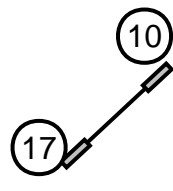

Master Challenge Jumpers
RedHot Rovers
Northwestern Regional, Auburn, WA
May 25, 2013
Kellie Verrelli

7
.....