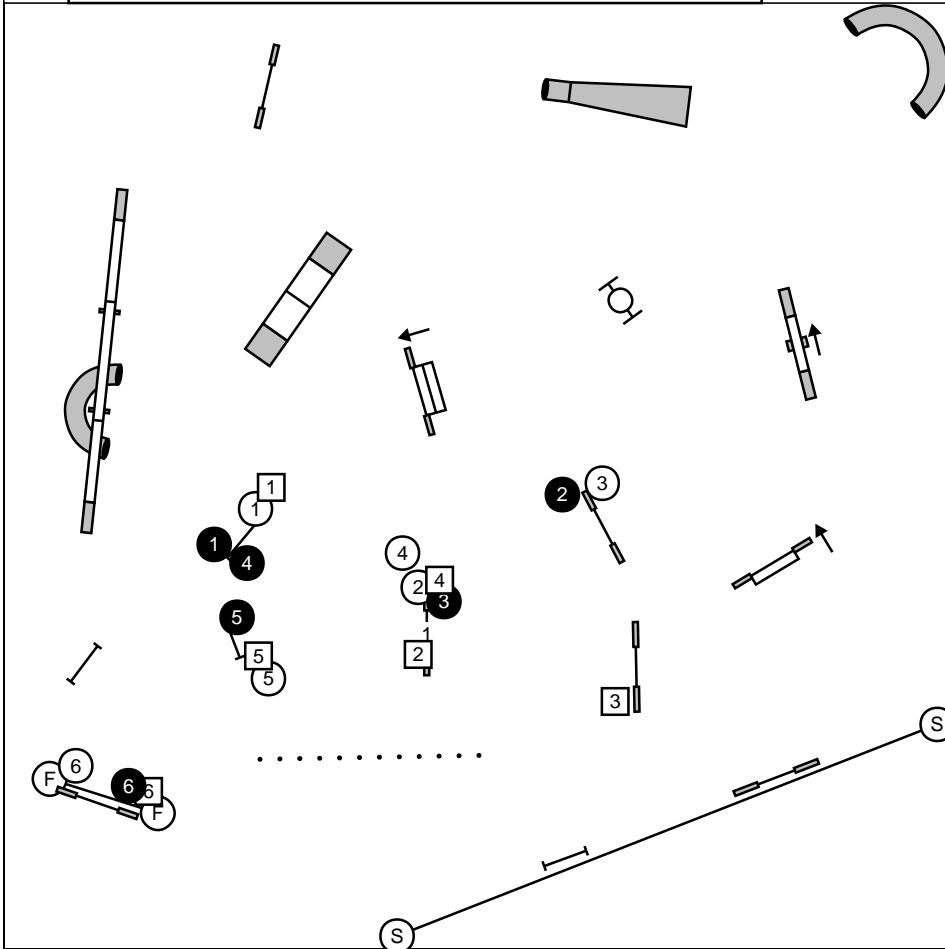

Dog Agility Masters / PVP - Team Relay
 RedHot Rovers
 Northwestern Regional, Auburn, WA
 May 24, 2013
 Kellie Verrelli
 White-White-Black (odd dog is black)
 Performance - White-Black - handler pick sides

Team/PVP Gamblers
 1-3-5-7 dog walk is 7 points
 B2B OK, C2C must attempt something else
 Time Gamble - 3 options
 white circles - 30 points - black circles - 20 points - white squares - 10 points
 TEAM Open Closing Perf
 22/26 - 25 sec 14 16/22
 16" - 28 sec 16 12
 12" - 30 sec 18 8