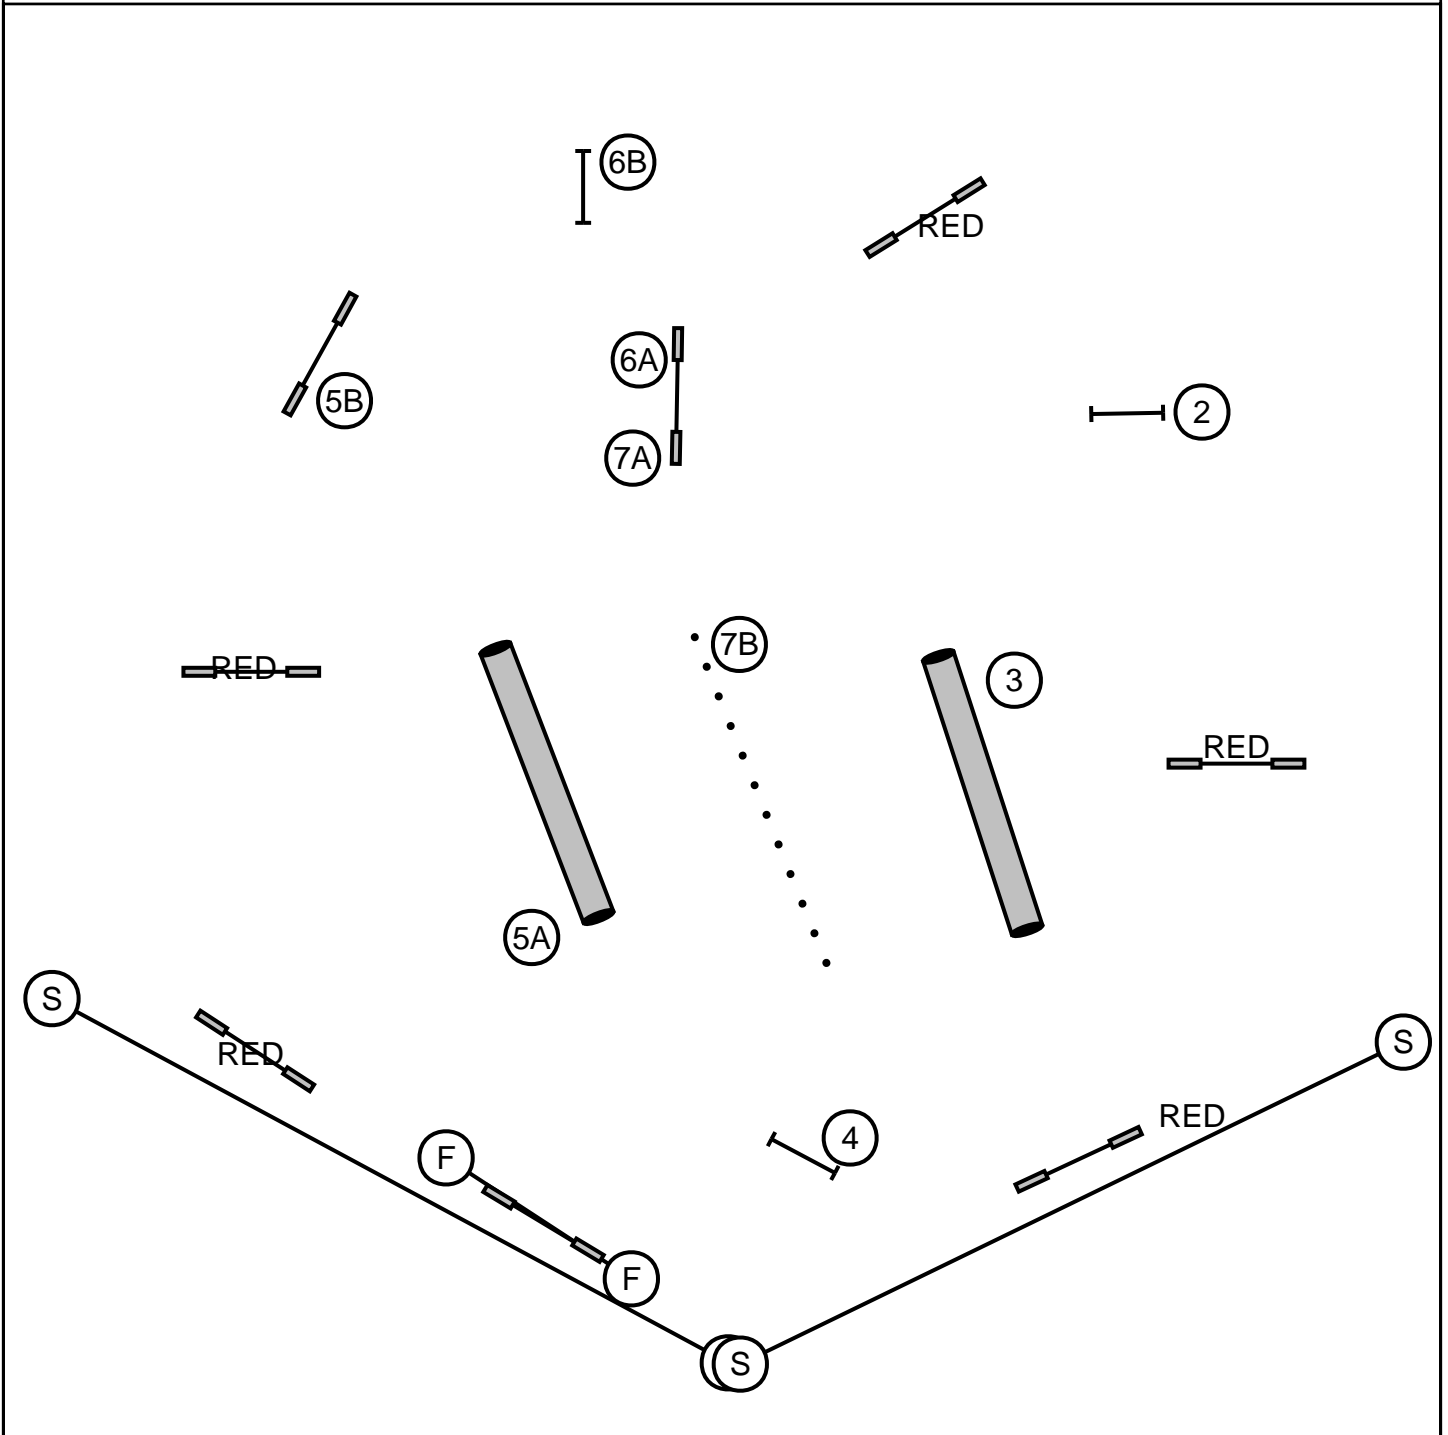

Dog Agility Masters / PVP - Team Relay
 RedHot Rovers
 Northwestern Regional, Auburn, WA
 May 24, 2013
 Kellie Verrelli
 White-White-Black (odd dog is black)
 Performance - White-Black - handler pick sides

Team/PVP Gamblers
 1-3-5-7 dog walk is 7 points
 B2B OK, C2C must attempt something else
 Time Gamble - 3 options
 white circles - 30 points - black circles - 20 points - white squares - 10 points
 TEAM Open Closing Perf
 22/26 - 25 sec 14 16/22
 16" - 28 sec 16 12
 12" - 30 sec 18 8

Dog Agility Masters / PVP - Team Standard
 RedHot Rovers
 Northwestern Regional, Auburn, WA
 May 24, 2013
 Kellie Verrelli

Redhot Rovers
Team Snooker
Judge: Tim Verrelli
May 24, 2013
3, 4, or 5 REDS
Combinations May be take in any manner in opening
As Marked In Closing
50/55/60 (No Additional Time For Perf)