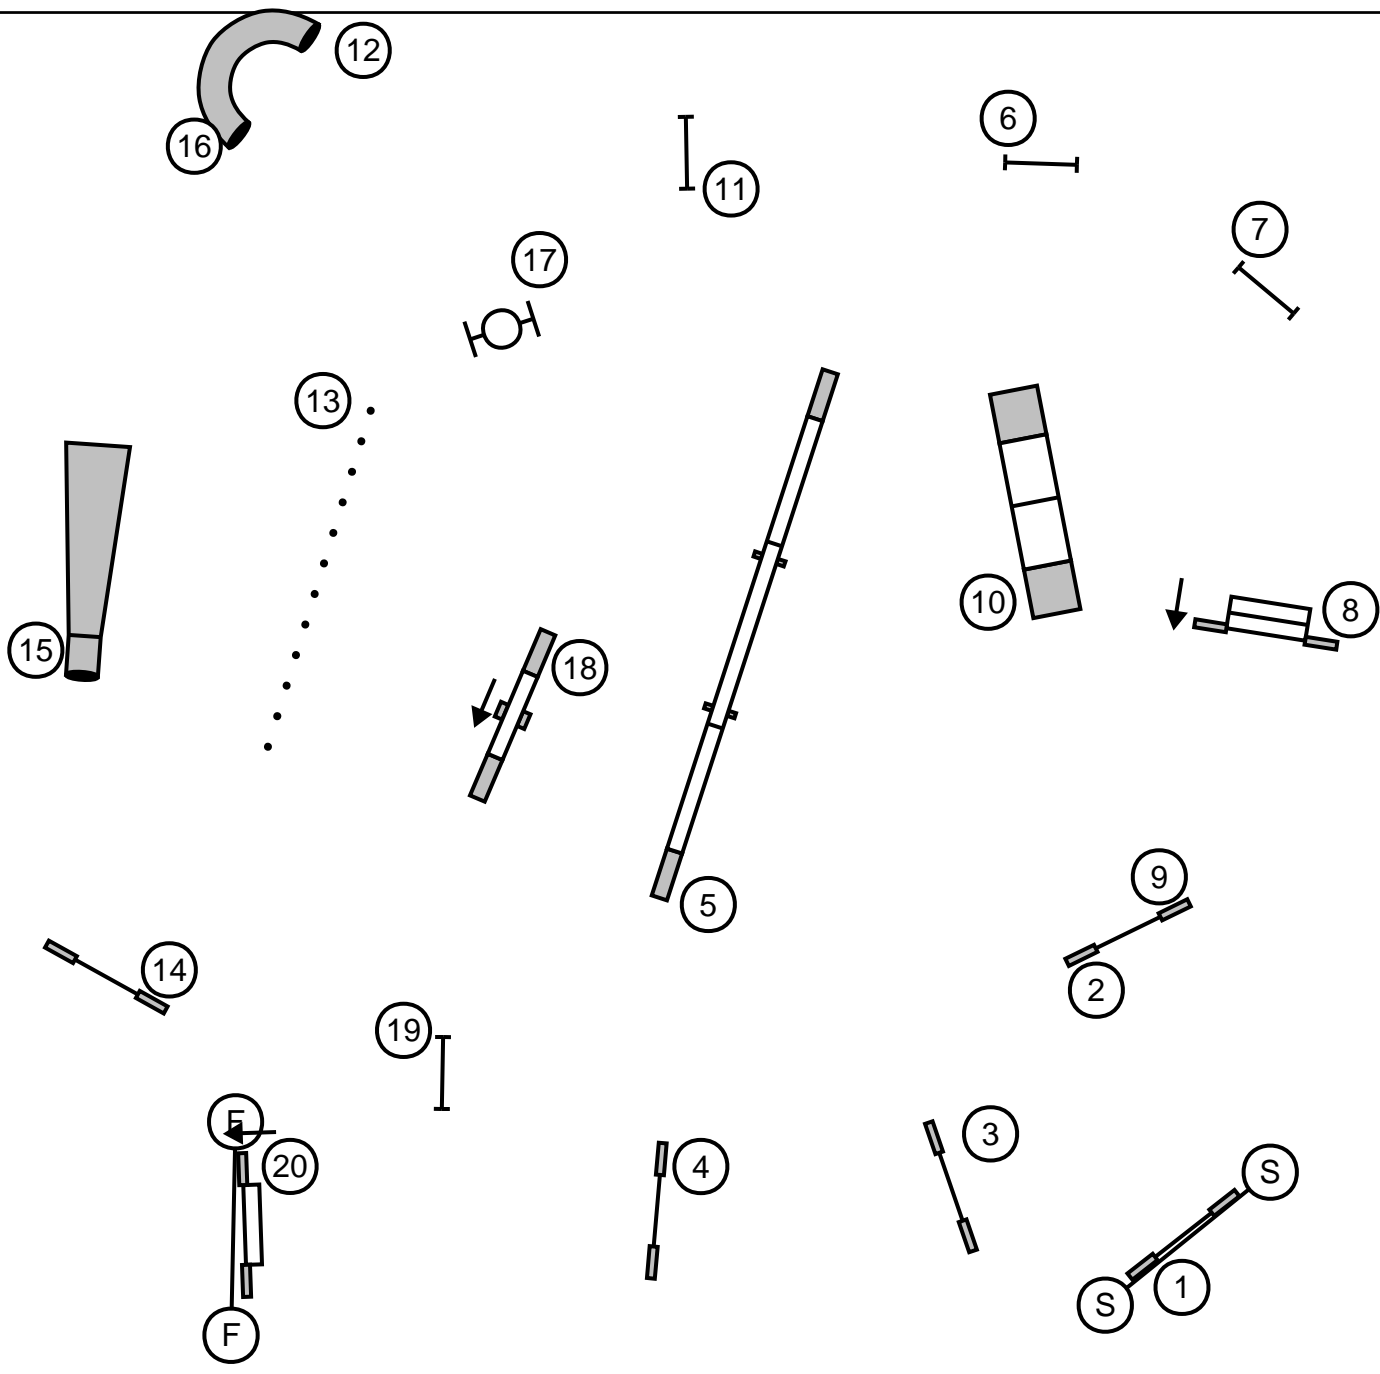

Redhot Rovers
Masters Challenge Standard
Judge: Tim Verrelli
May 25, 2013