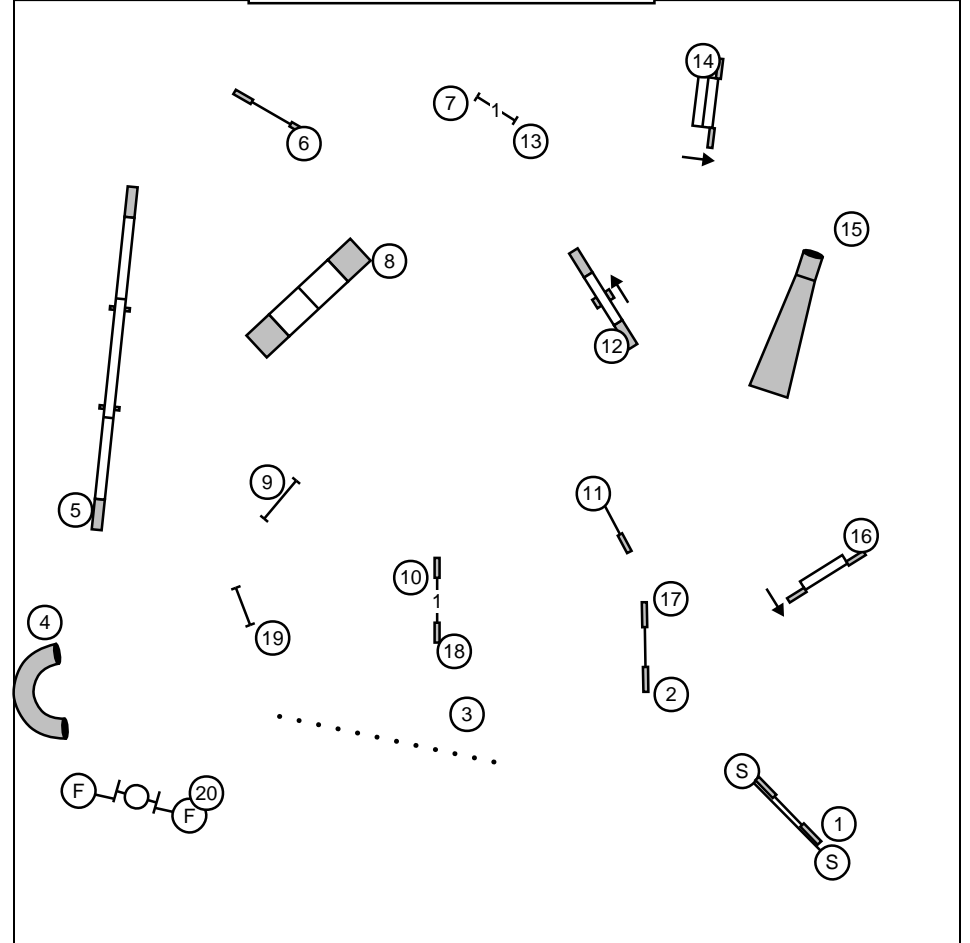

Dog Agility Masters / PVP - Team Standard
RedHot Rovers
Northwestern Regional, Auburn, WA
May 24, 2013
Kellie Verrelli